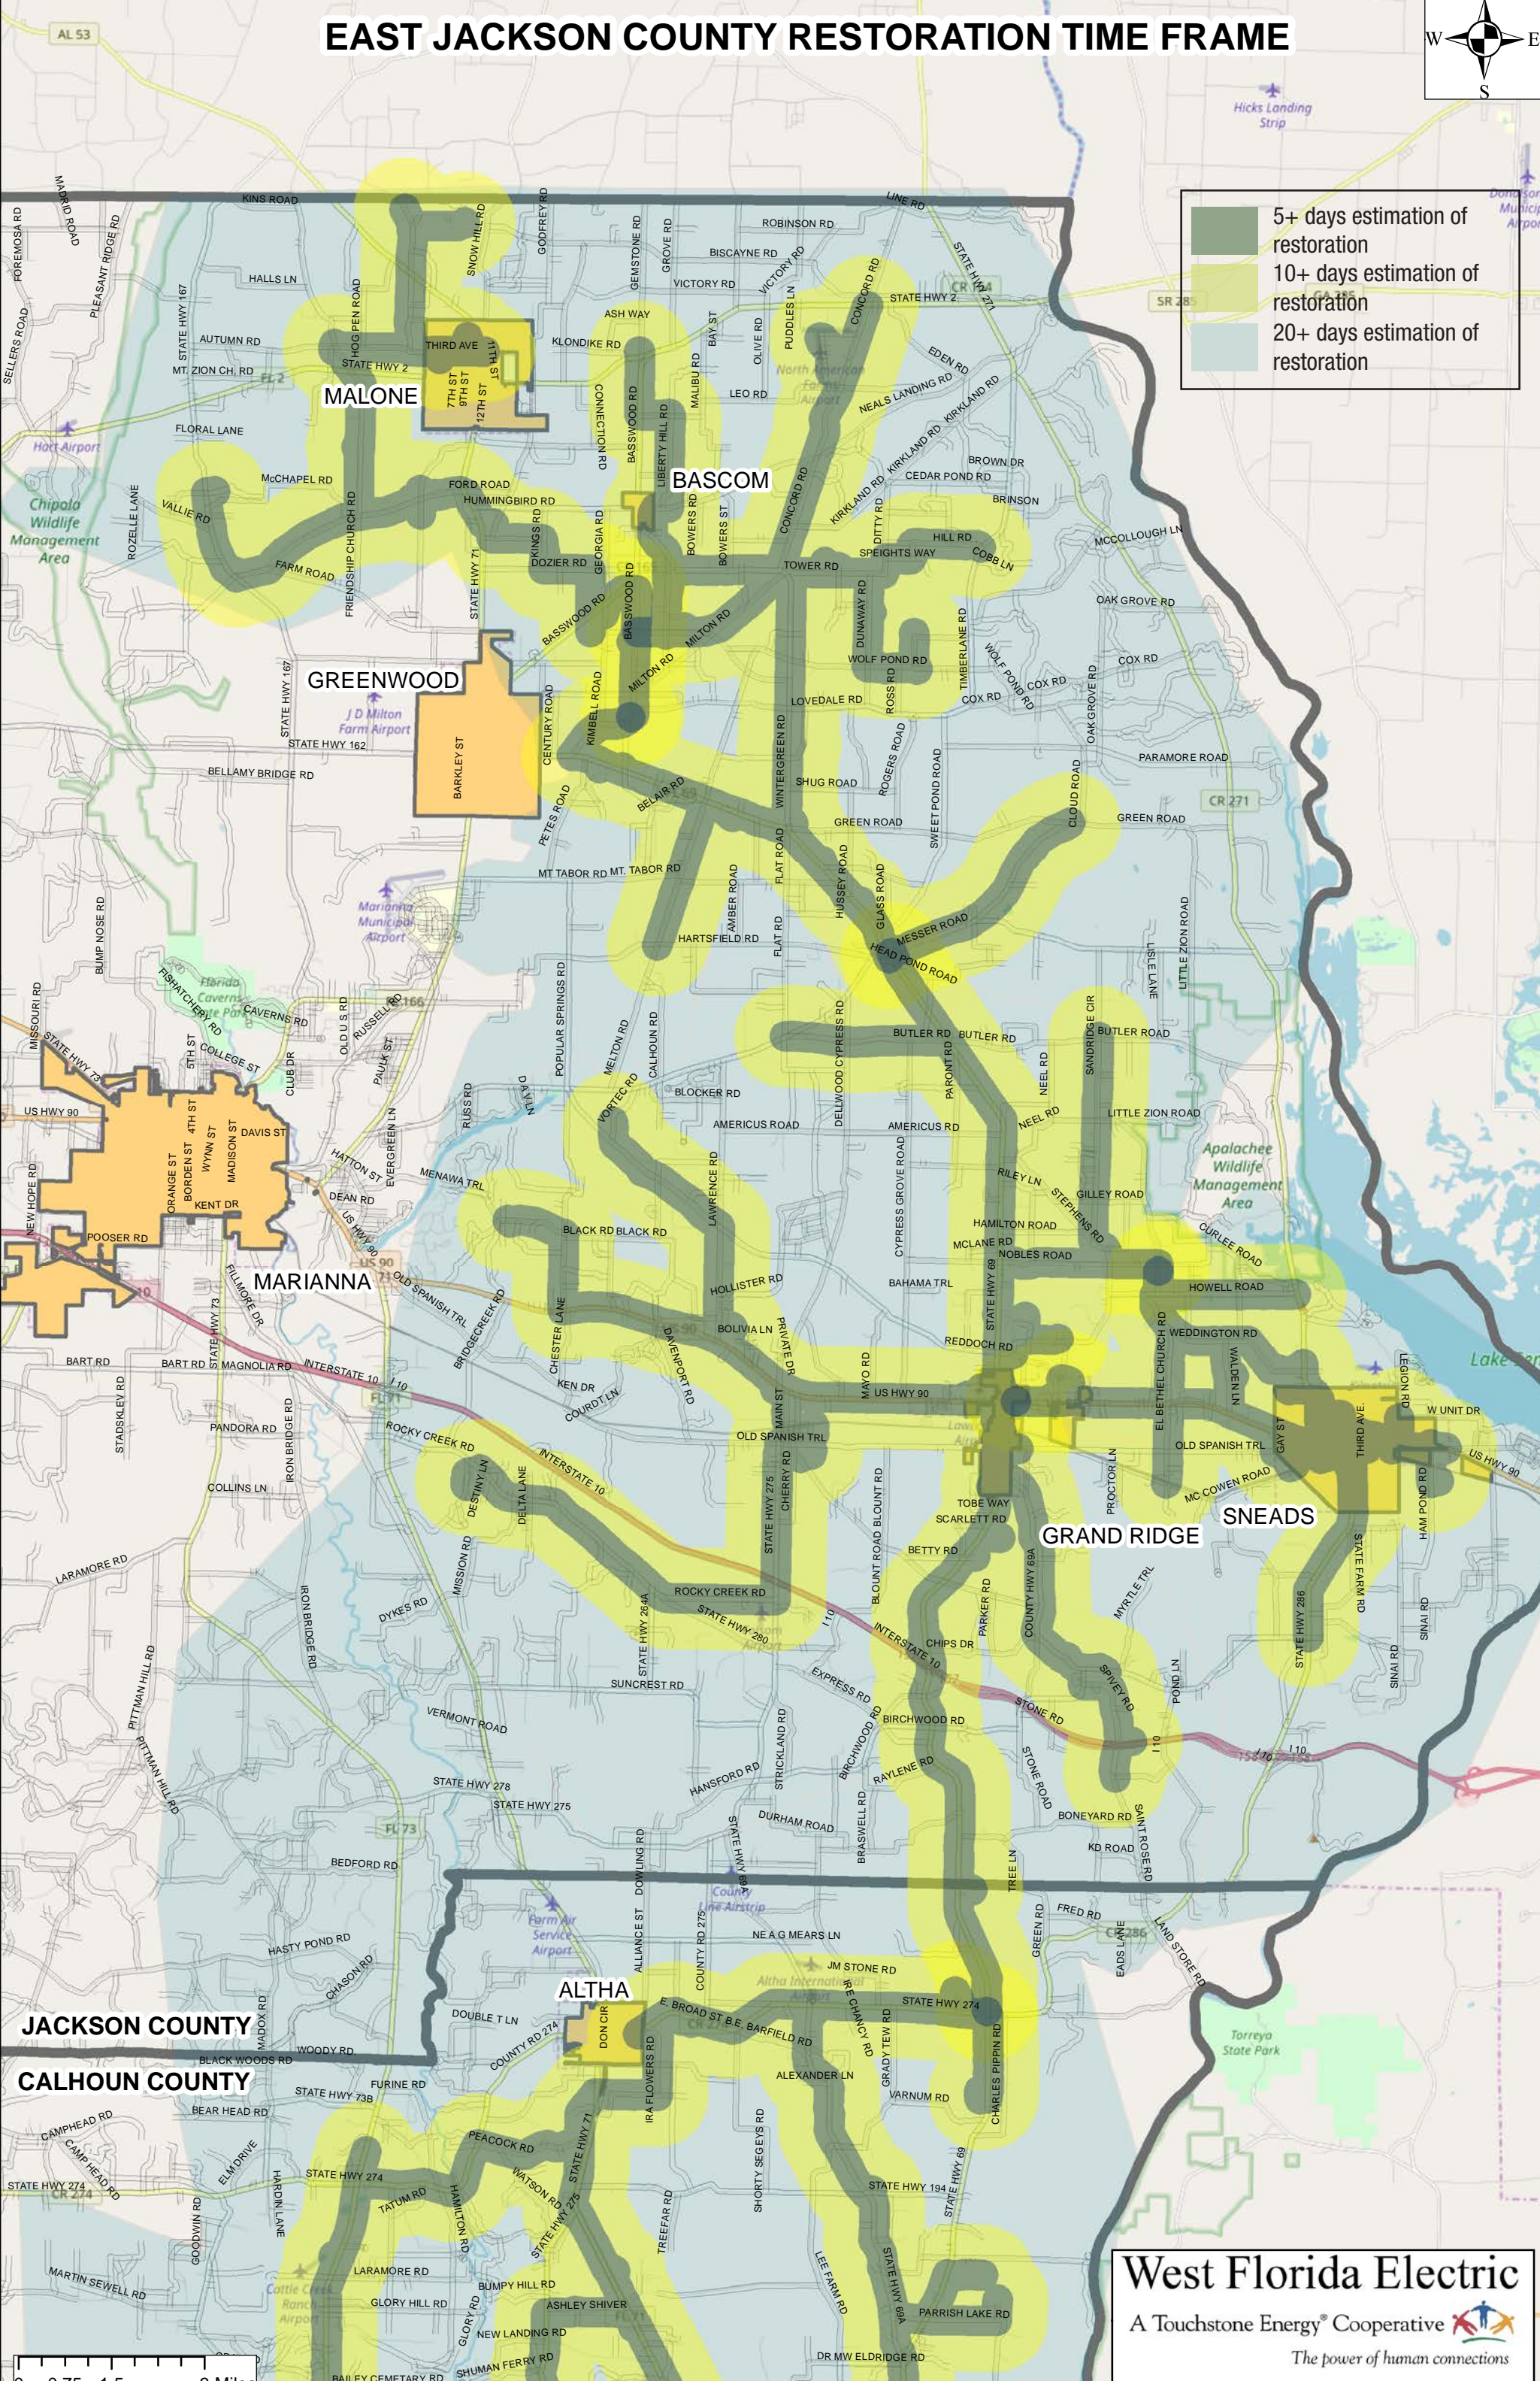

EAST JACKSON COUNTY RESTORATION TIME FRAME

- 5+ days estimation of restoration
- 10+ days estimation of restoration
- 20+ days estimation of restoration

JACKSON COUNTY
CALHOUN COUNTY

West Florida Electric
A Touchstone Energy® Cooperative
The power of human connections

(c) OpenStreetMap and contributors, Creative Commons Attribution License (CC BY)