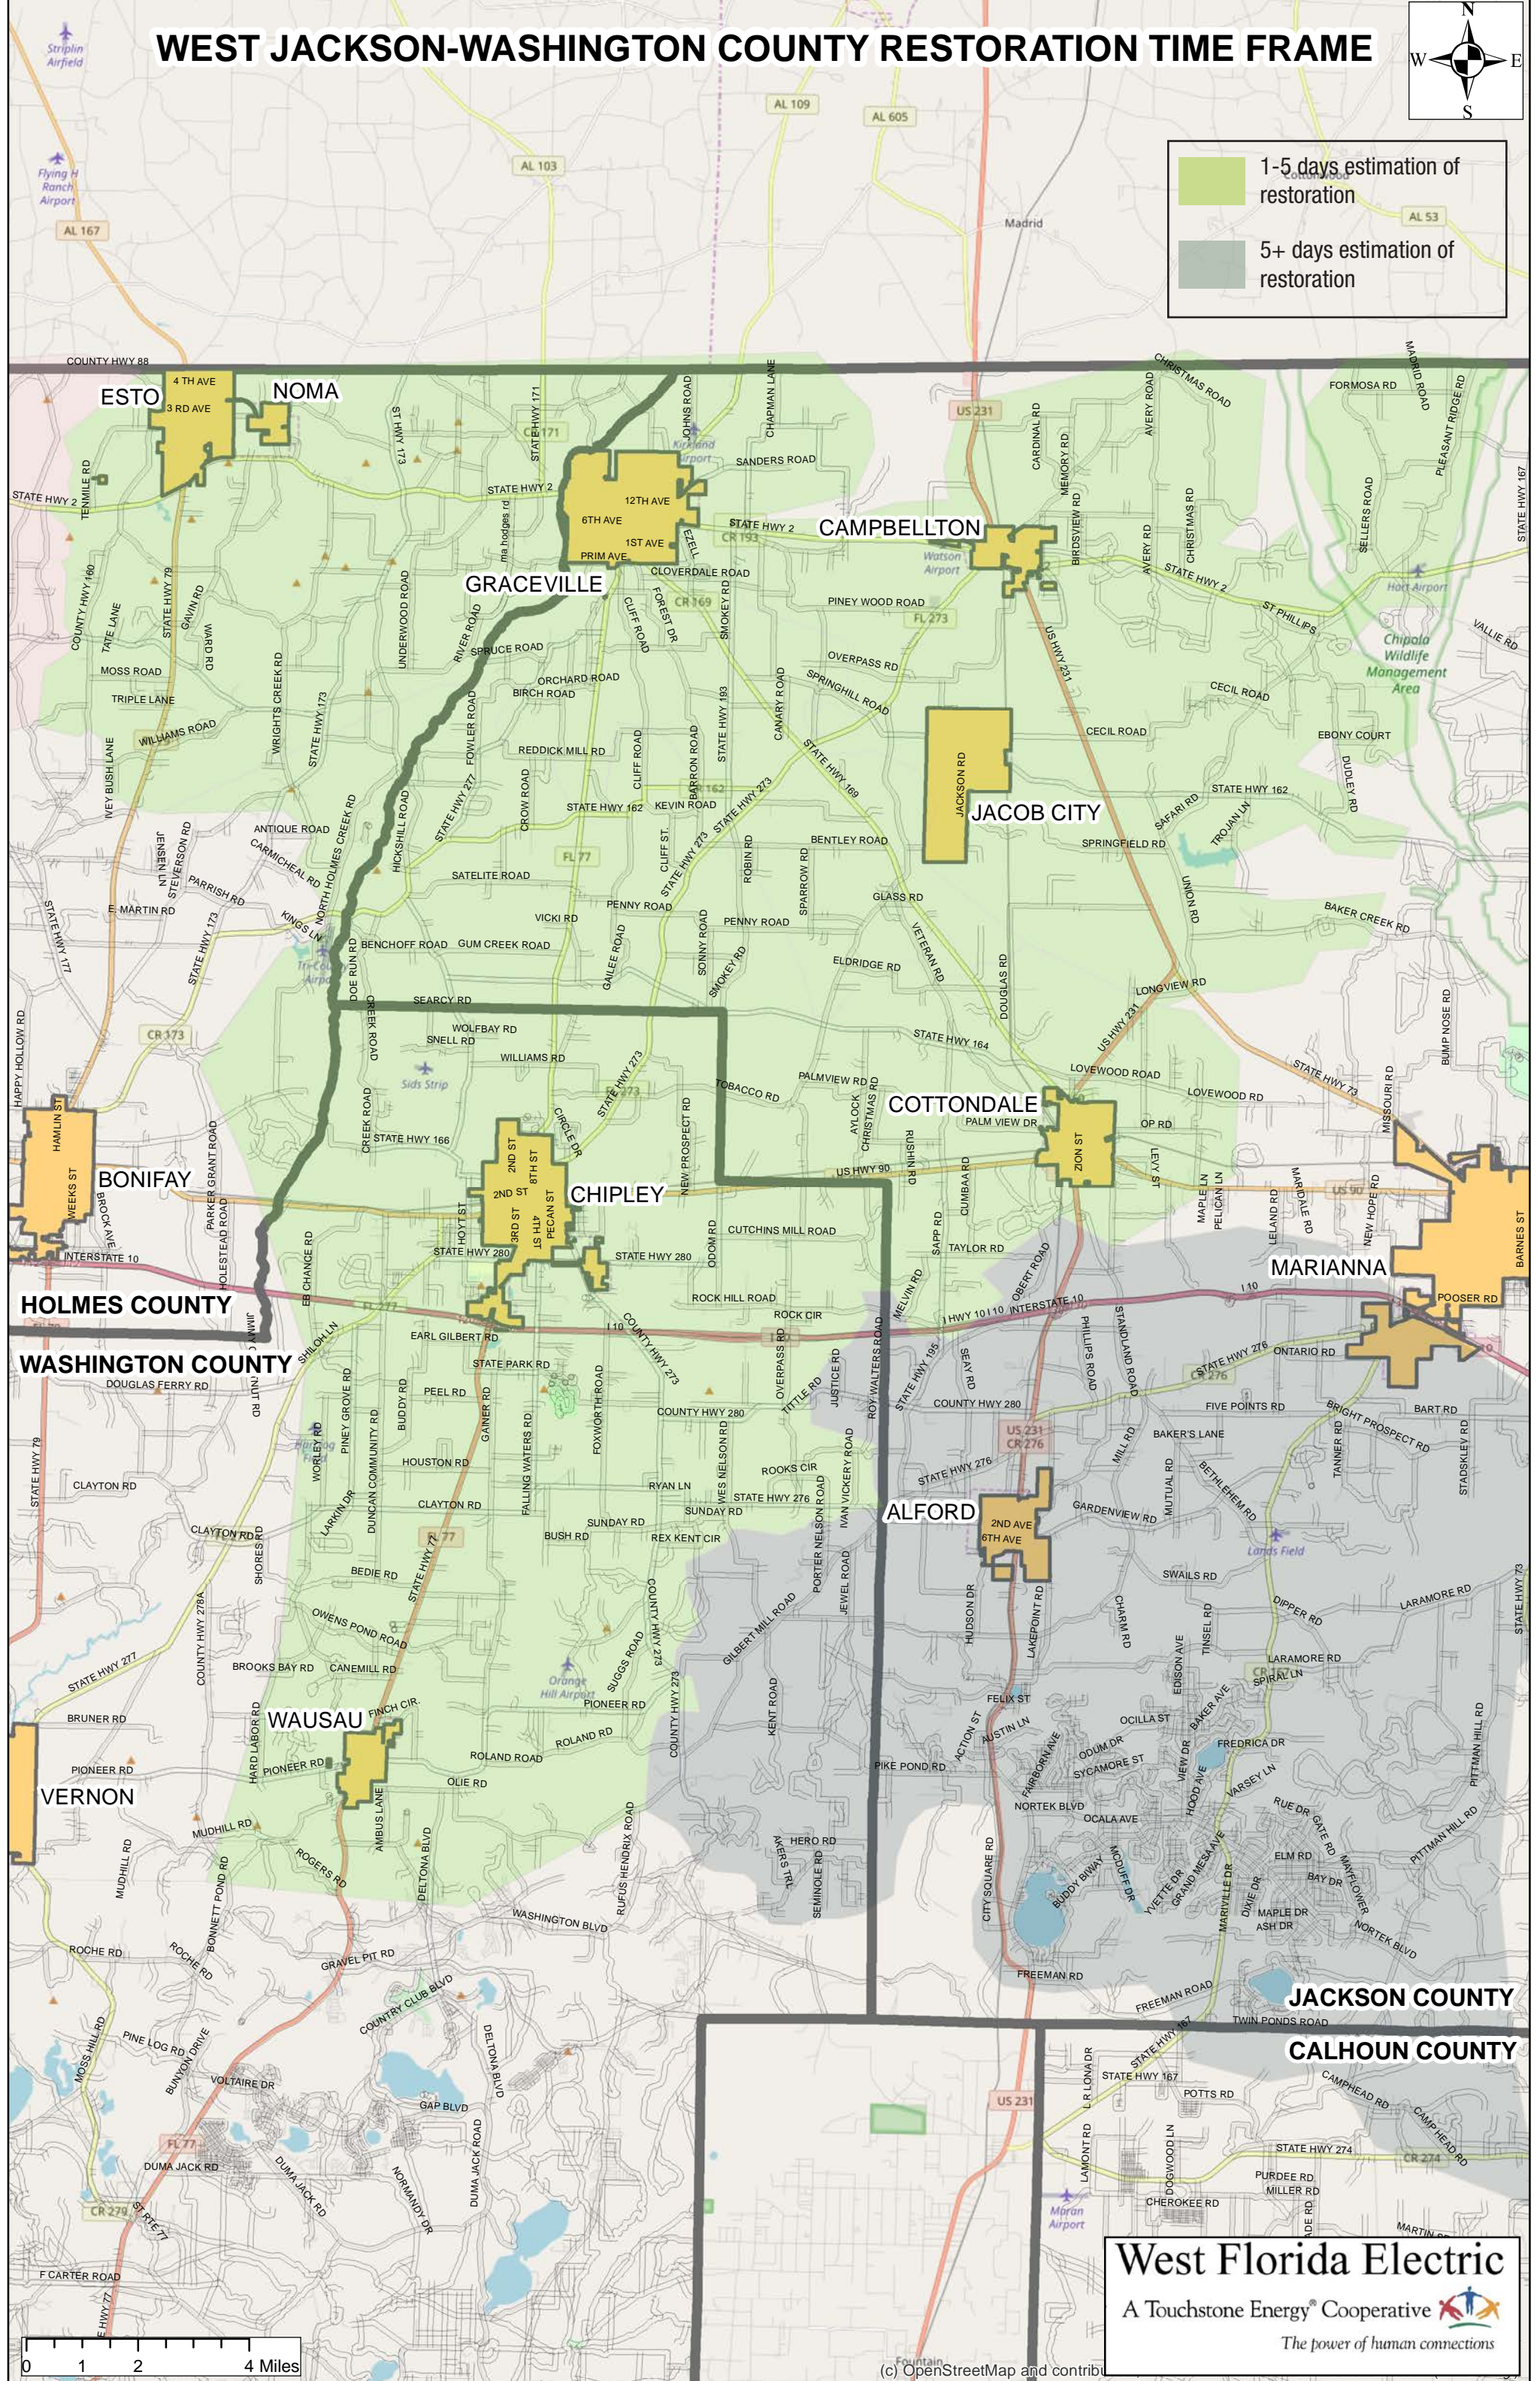

WEST JACKSON-WASHINGTON COUNTY RESTORATION TIME FRAME

1-5 days estimation of restoration

5+ days estimation of restoration

West Florida Electric
A Touchstone Energy® Cooperative
The power of human connections

(c) OpenStreetMap and contributors